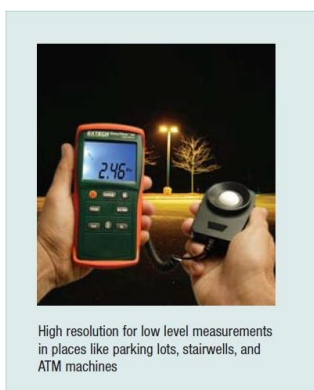

วันที่ .....

**High Intensity light measurements up to 40,000Fc and 400,000Lux**

- Compact and rugged design with large display
- Widest range to 40,000Fc/ 400,000Lux is ideal for outdoor applications
- Additional features: Large display with bargraph, Relative function for zero or difference from reference value and
- Peak captures short light pulses to 100µSeconds
- Data Hold and Min/Max readings
- Auto power off, Zero function

## EasyView™ Light Meters

**Choice of models for high intensity measurements**

*Up to 400,000 Lux and 40,000 Foot candles*

### Features:

- Compact and rugged design features large display
- Multiple wide measuring ranges:  
Model EA30 - 40,000Fc in 4 ranges and 400,000Lux in 5 ranges  
Model EA31 - 20,000Fc in 4 ranges and 20,000Lux in 4 ranges
- Data hold freezes reading on display
- MIN/MAX readings
- Cosine and color corrected measurements
- Low battery and overrange indication
- Auto power off to save battery life
- Utilizes precision silicon photodiode sensor with 3ft coiled cable for easy storage
- Complete with built-in stand, remote sensor with protective cover, protective rubber holster, and 6 AAA batteries

### Additional features for Model EA30:

- Large display with bargraph
- Peak hold captures short light pulses to 100µSec
- Relative function for zero or difference from reference value

High resolution for low level measurements in places like parking lots, stairwells, and ATM machines